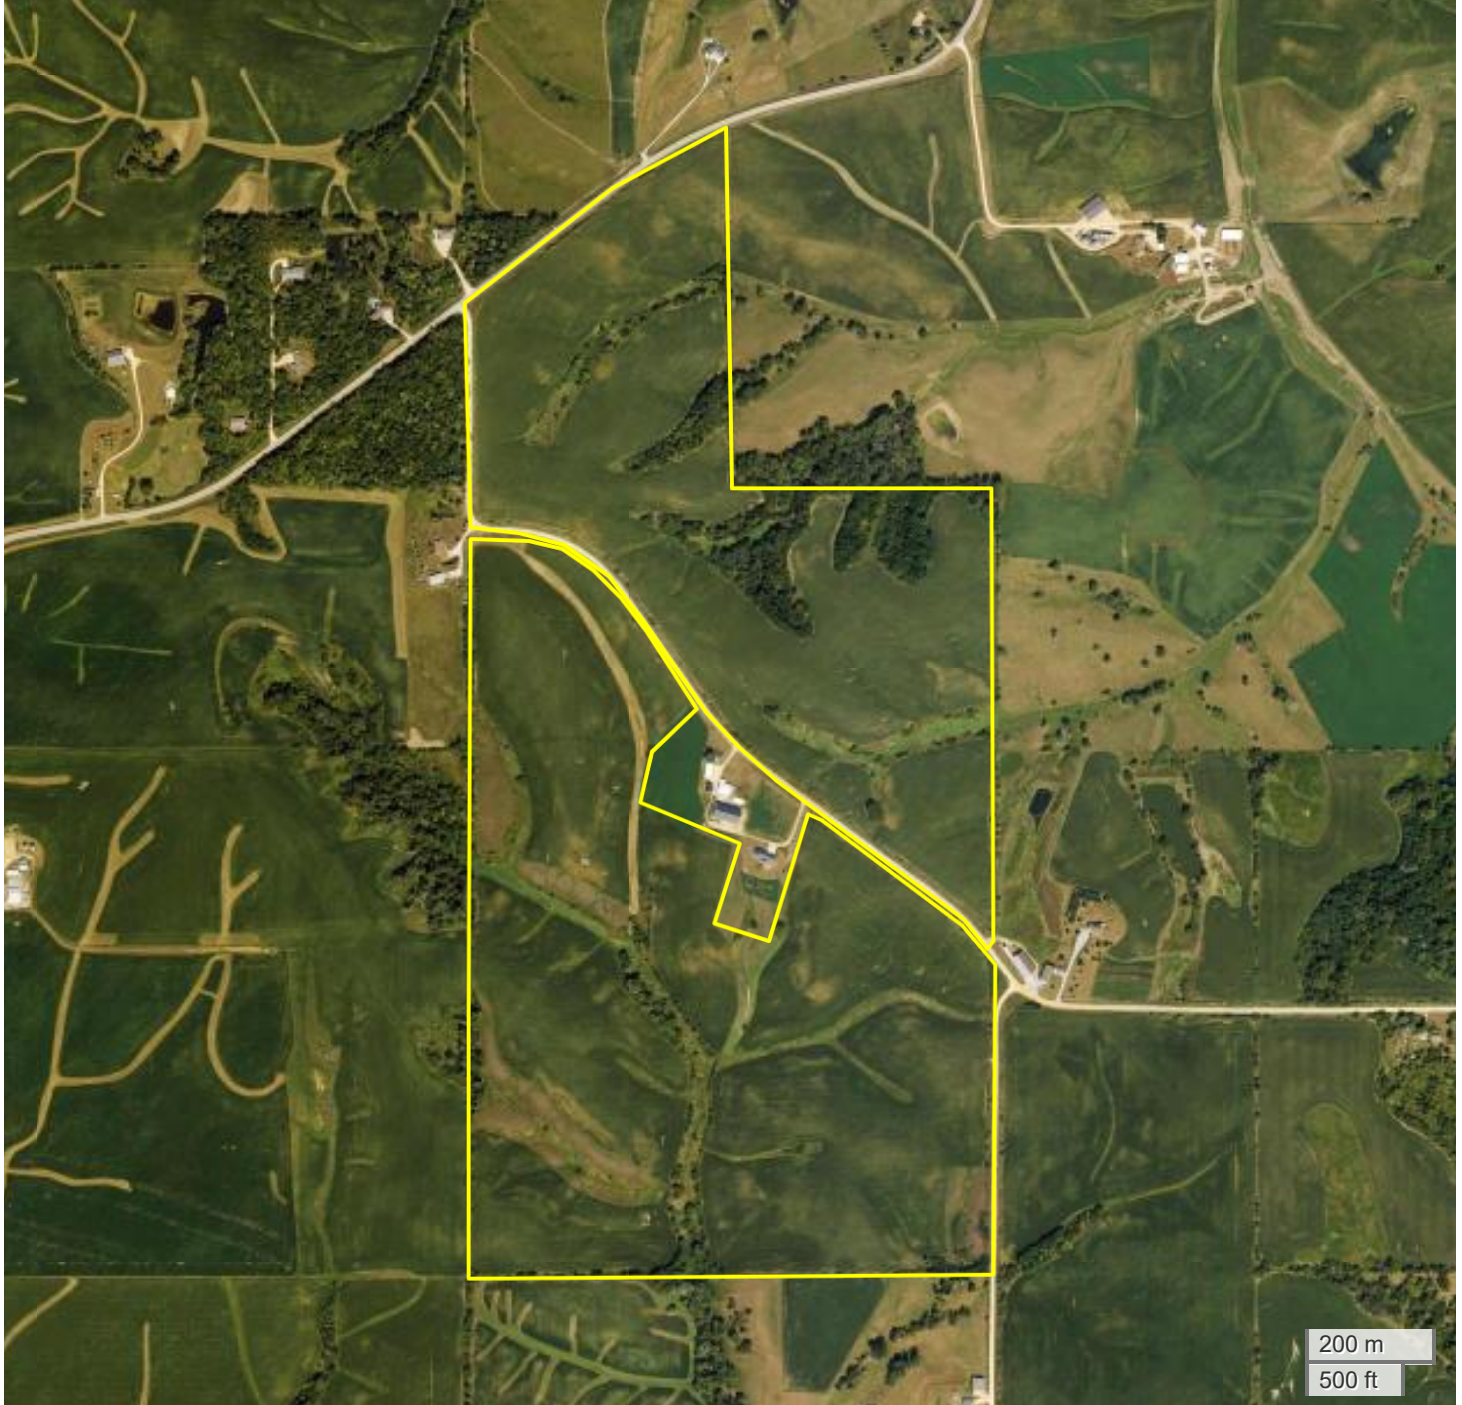

BPO (270.00 AC TOTAL, 218.18 AC TILLABLE)

AERIAL MAP

Center: 41.909962, -90.514429

17-82N-4E

Washington Township

Clinton County, IA

FarmWorth, LLC makes no warranties, express or implied, regarding the accuracy of any information provided through FarmWorth.com. User is solely responsible for independently verifying all information prior to use and waives any claims against FarmWorth, LLC arising from inaccuracies in such information.